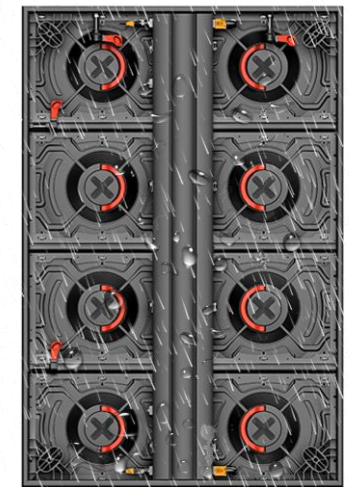

ES Series

High-end energy-saving LED display

Front side High contrast

- High contrast corrugated light absorbing mask achieves high contrast

35% less than traditional iron cabinet

- 800X900=22.4kg 800X1200=28kg

Corner arc assembly

- Match naked eye 3d project

Optional cabinet dimension

- High precision Aluminum cabinet frame

Waterproof for both front and back side

- IP65 Waterproof

Full-front and rear maintenance

- Suits for all outdoor applications

Pixel Pitch	P4.16mm	P5mm	P6.25mm	P8.33mm	P10mm
SMD type	SMD1921	SMD1921	SMD2727	SMD2727	SMD2727
Physical density (dots/sqm)	57600	40000	25600	14400	10000
Module resolution	96X72	80X60	64X48	48X36	40X30
Module dimension	400X300	400X300	400X300	400X300	400X300
Module quantity (W×H)	2X3 / 2x4	2X3 / 2x4	2X3 / 2x4	2X3 / 2x4	2X3 / 2x4
Panel resolution (W×H)	192X216 / 192X288	160X180 / 160X240	128X144 / 128X192	96X108 / 96X144	80X90 / 80X120
Panel size (mm)	800x900 / 800X1200	800x900 / 800X1200	800x900 / 800X1200	800x900 / 800X1200	800x900 / 800X1200
Flatness (mm)	≤0.1	≤0.1	≤0.1	≤0.1	≤0.1
Maintenance mode	Front & Rear	Front & Rear	Front & Rear	Front & Rear	Front & Rear
Brightness (nits)	6500	6500	6500	6500	6500
Color temperature (K)	3200-9300 optional	3200-9300 optional	3200-9300 optional	3200-9300 optional	3200-9300 optional
Grey scale	65536	65536	65536	65536	65536
Viewing angle (V/H)	160°/ 140°	160°/ 140°	160°/ 140°	160°/ 140°	160°/ 140°
Contrast ratio	5000: 1	5000: 1	5000: 1	5000: 1	5000: 1
Frame-changing frequently	50/60	50/60	50/60	50/60	50/60
Drive mode	Constant current 1/6 scale	Constant current 1/6 scale	Constant current 1/6 scale	Constant current 1/3 scale	Constant current 1/2 scale
Refresh rate	3840	3840	3840	3840	3840
Max power consumption (w/m²)	600-800	600-800	600-800	600-800	600-800
Avg. power consumption (w/m²)	100-200	100-200	100-200	100-200	100-200
Electric power requirements	AC90-264V 47-63Hz	AC90-264V 47-63Hz	AC90-264V 47-63Hz	AC90-264V 47-63Hz	AC90-264V 47-63Hz