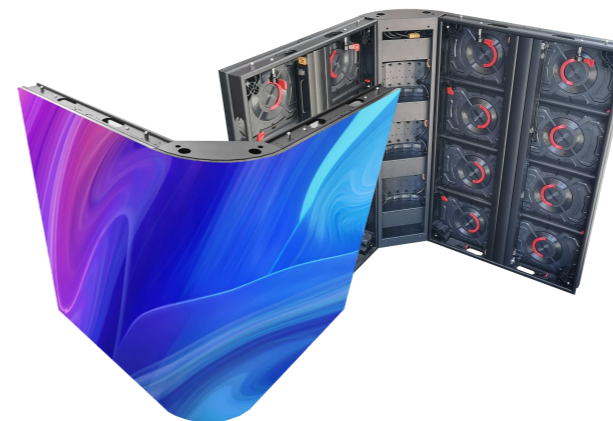

ES Series

High-end energy-saving LED display

Front side High contrast

- High contrast corrugated light absorbing mask achieves high contrast

35% less than traditional iron cabinet

- 800X900=22.4kg 800X1200=28kg

Corner arc assembly

- Match naked eye 3d project

Optional cabinet dimension

- High precision Aluminum cabinet frame

Waterproof for both front and back side

- IP65 Waterproof

Full-front and rear maintenance

- Suits for all outdoor applications