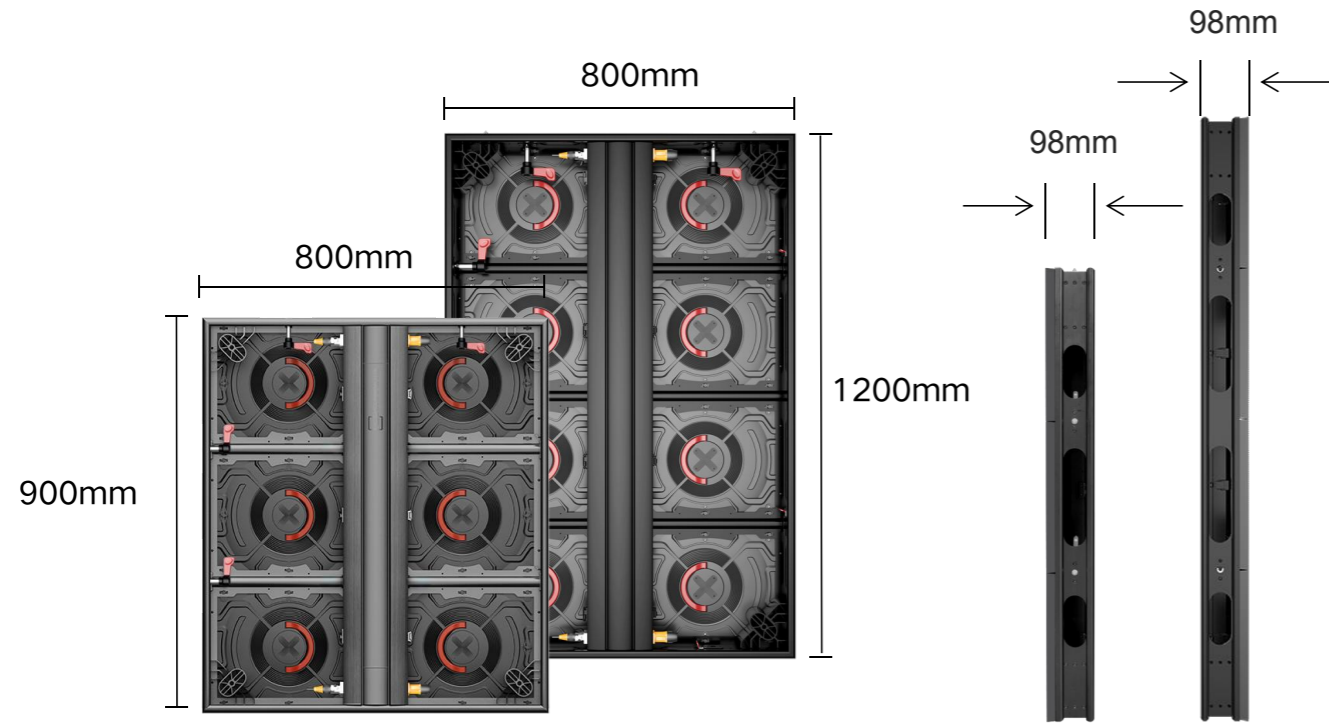

ES Series

High-end energy-saving LED display

Front side High contrast

- High contrast corrugated light absorbing mask achieves high contrast

35% less than traditional iron cabinet

- 800X900=22.4kg 800X1200=28kg

Corner arc assembly

- Match naked eye 3d project

Optional cabinet dimension

- High precision Aluminum cabinet frame

Waterproof for both front and back side

- IP65 Waterproof

Full-front and rear maintenance

- Suits for all outdoor applications

Pixel Pitch	P4.16mm	P5mm	P6.25mm	P8.33mm	P10mm
SMD type	SMD1921	SMD1921	SMD2727	SMD2727	SMD2727
Physical density (dots/sqm)	57600	40000	25600	14400	10000
Module resolution	96X72	80X60	64X48	48X36	40X30
Module dimension	400X300	400X300	400X300	400X300	400X300
Module quantity (W×H)	2X3 / 2x4	2X3 / 2x4	2X3 / 2x4	2X3 / 2x4	2X3 / 2x4
Panel resolution (W×H)	192X216 / 192X288	160X180 / 160X240	128X144 / 128X192	96X108 / 96X144	80X90 / 80X120
Panel size (mm)	800x900 / 800X1200	800x900 / 800X1200	800x900 / 800X1200	800x900 / 800X1200	800x900 / 800X1200
Flatness (mm)	≤0.1	≤0.1	≤0.1	≤0.1	≤0.1
Maintenance mode	Front & Rear	Front & Rear	Front & Rear	Front & Rear	Front & Rear
Brightness (nits)	6500	6500	6500	6500	6500
Color temperature (K)	3200-9300 optional	3200-9300 optional	3200-9300 optional	3200-9300 optional	3200-9300 optional
Grey scale	65536	65536	65536	65536	65536
Viewing angle (V/H)	160°/ 140°	160°/ 140°	160°/ 140°	160°/ 140°	160°/ 140°
Contrast ratio	5000: 1	5000: 1	5000: 1	5000: 1	5000: 1
Frame-changing frequently	50/60	50/60	50/60	50/60	50/60
Drive mode	Constant current 1/6 scale	Constant current 1/6 scale	Constant current 1/6 scale	Constant current 1/3 scale	Constant current 1/2 scale
Refresh rate	3840	3840	3840	3840	3840
Max power consumption (w/m²)	600-800	600-800	600-800	600-800	600-800
Avg. power consumption (w/m²)	100-200	100-200	100-200	100-200	100-200
Electric power requirements	AC90-264V 47-63Hz	AC90-264V 47-63Hz	AC90-264V 47-63Hz	AC90-264V 47-63Hz	AC90-264V 47-63Hz