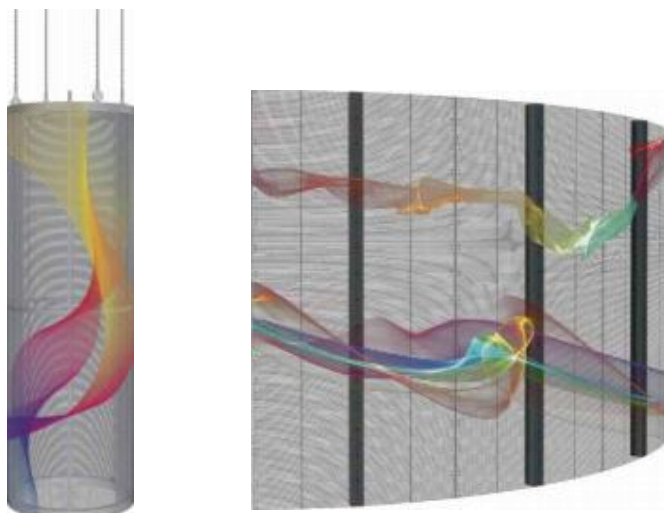

Easy to Maintenance

Front Maintenance

Rear Maintenance

More Solution

Product Cases

Specification

Product Name	Indoor TS-Mesh				
Product Model	H2-5Ts	H3-7Ts	H5-10Ts	H10Ts	H15Ts
Pixel pitch (mm)	H2.6/V5.2	H3.9/V7.8	H5.2/V10.4	H10.4/V10.4	H15.6/V15.6
Pixel density/m ²	73728	32768	18432	9216	4096
LED Type	SMD 1415	SMD 1921	SMD 1921	SMD 2727	SMD 2727
Brightness (nits)	≥4500nit				
Cabinet material	Aluminium Profiles				
Cabinet weight (kg)	15Kg/m ²				
Refresh (Hz)	≥3840				
Processing depth	14bit				
Ingress protection	IP30				
Panel size	1000*500*80mm				
Maintenance mode	Front				
Input voltage	AC100~240V 50/60Hz				
Use environment	Hanging/Stacking/Fixed				
Max power(W/m ²)	800W/m ²				
Average power(W/m ²)	260W/m ²				