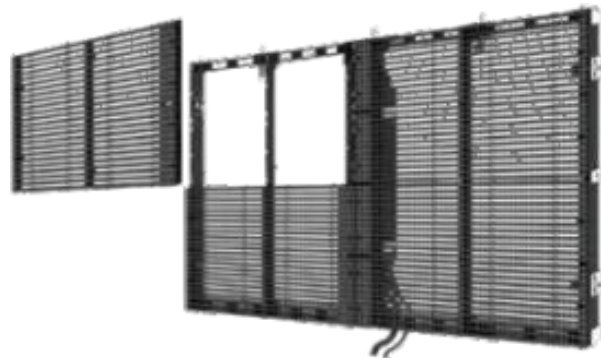

TS Series

Create a new visual world

Ultra-light

Ultra-slim

Translucent

Ultra-wide View

High Brightness

IP65

Easy to Move
And Install

Free Combination

Easy to
Maintenance

Energy-saving
Certification

Shenzhen SCREEN4PRO Technology Co., Ltd

Product Features

Front Side of The Waterproof Potting Module

Back Side of The Waterproof Potting Module

Easy to Maintenance

Front Maintenance

Rear Maintenance

More Solution

Product Cases

Specification

Product Name	Indoor TS-Mesh				
Product Model	H2-5Ts	H3-7Ts	H5-10Ts	H10Ts	H15Ts
Pixel pitch (mm)	H2.6/V5.2	H3.9/V7.8	H5.2/V10.4	H10.4/V10.4	H15.6/V15.6
Pixel density/m ²	73728	32768	18432	9216	4096
LED Type	SMD 1415	SMD 1921	SMD 1921	SMD 2727	SMD 2727
Brightness (nits)	≥4500nit				
Cabinet material	Aluminium Profiles				
Cabinet weight (kg)	15Kg/m ²				
Refresh (Hz)	≥3840				
Processing depth	14bit				
Ingress protection	IP30				
Panel size	1000*500*80mm				
Maintenance mode	Front				
Input voltage	AC100~240V 50/60Hz				
Use environment	Hanging/Stacking/Fixed				
Max power(W/m ²)	800W/m ²				
Average power(W/m ²)	260W/m ²				