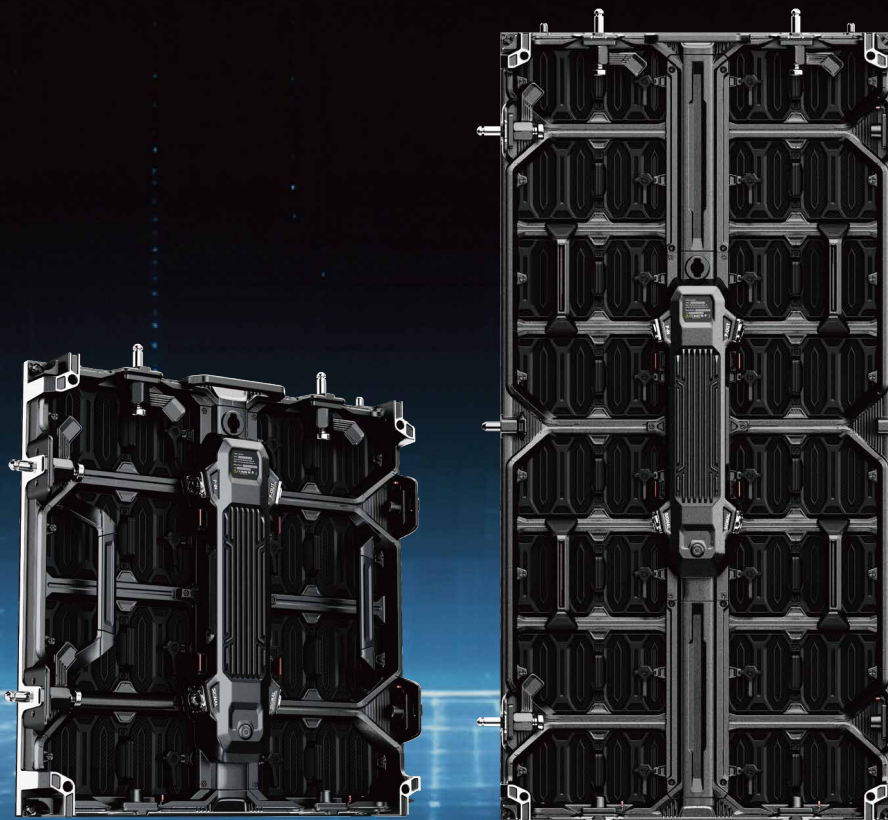

# MS Plus Series

Indoor: 1.95/2.6/2.9/3.9mm

Outdoor: 2.9/3.9/4.8mm

High Refresh Rate

Heat-resistant TG Board

Great Protection

Full Front-Service

## Features:

**Modular Design:**Fast installation with a detachable frame and clip-on power box.

---

**Full Front-Service:**Easy front access for indoor and outdoor maintenance.

---

**Interchangeable Sizes:**Connect 500×500mm and 500×1000mm cabinets side-by-side.

---

**Standard & Flexible Connection:**Seamlessly link “MS Series” and “WS Series” cabinets.

---

**Multifunctional Display:**Supports cubes, +/-10° curves, and multi-cabinet connections.

---

**High Refresh & Brightness:**7680Hz, XR-ready, DCI-P3 > 95%, 1200 nits calibrated.

## Modular Design

---

Fast installation with a detachable frame and clip-on power box.