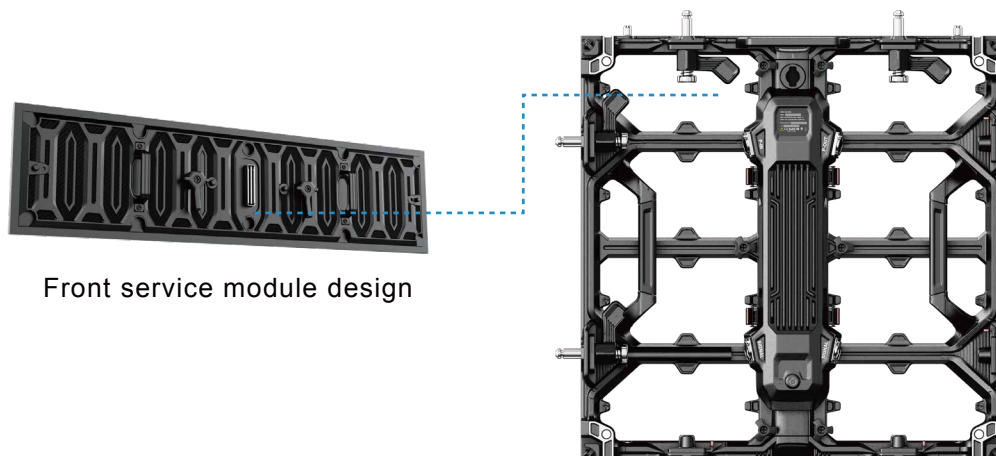

## Modular Design

---

Fast installation with a detachable frame and clip-on power box.

## Interchangeable Sizes

---

500\*500mm and 500\*1000mm cabinet can be connected together from the left & right side

## Standard & Flexible Connection

---

Seamlessly link “VR Series” and “FC Series” cabinets.