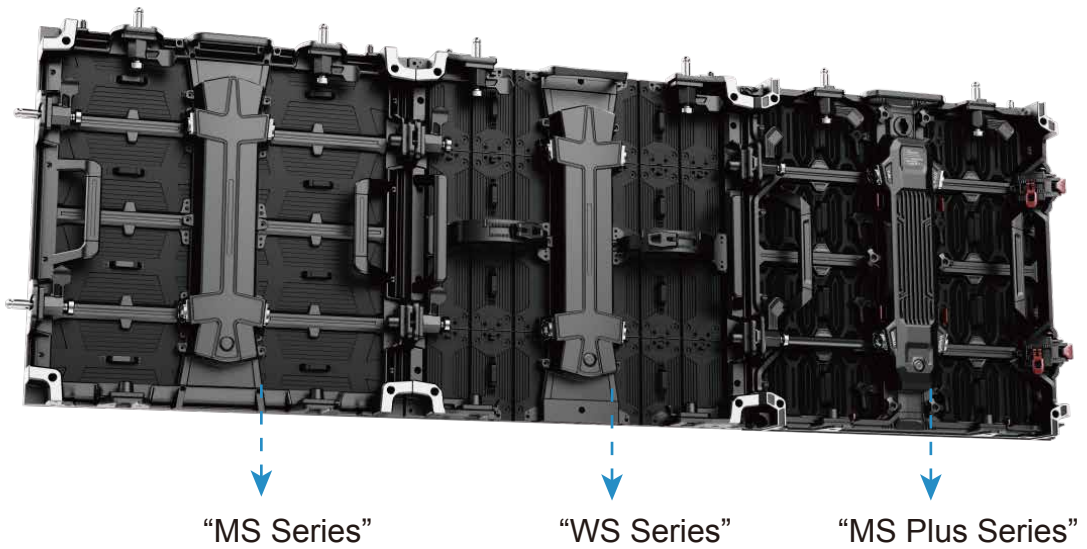

## Interchangeable Sizes

---

500\*500mm and 500\*1000mm cabinet can be connected together from the left & right side

## Standard & Flexible Connection

---

Seamlessly link “VR Series” and “FC Series” cabinets.