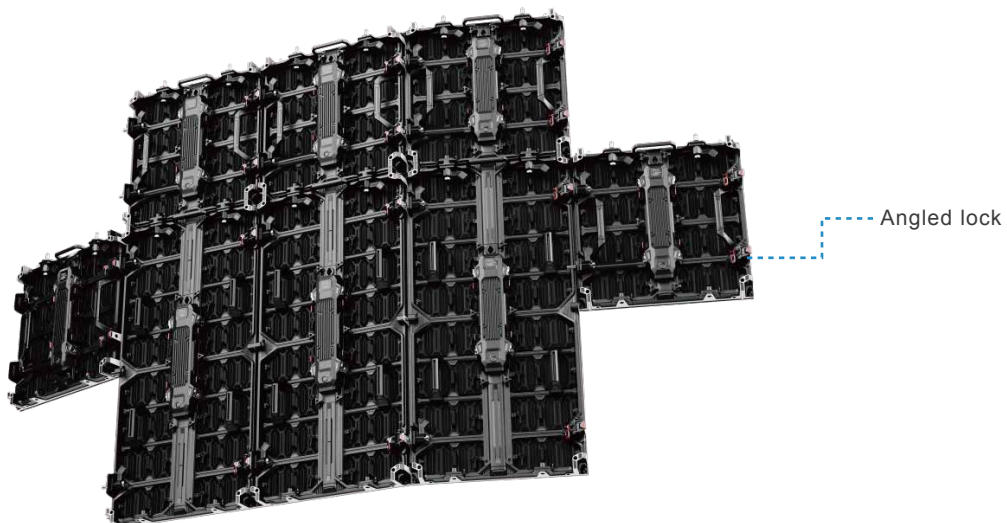

## Standard & Flexible Connection

---

Seamlessly link “VR Series” and “FC Series” cabinets.

## Multifunctional Display

---

Supports cubes, +/-10° curves, and multi-cabinet connections.