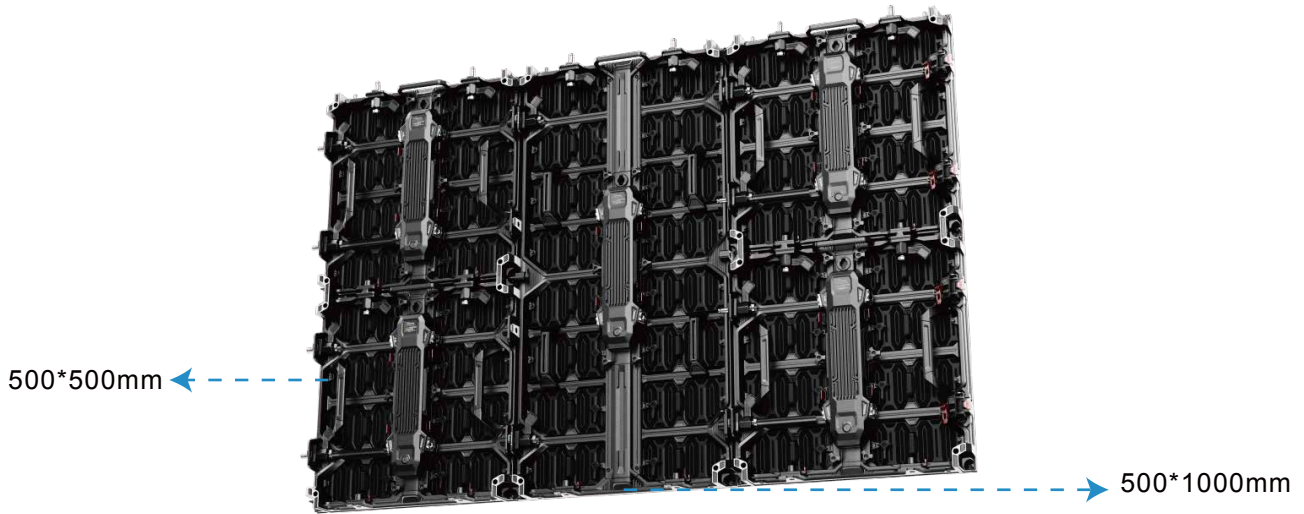

## Interchangeable Sizes

---

500\*500mm and 500\*1000mm cabinet can be connected together from the left & right side