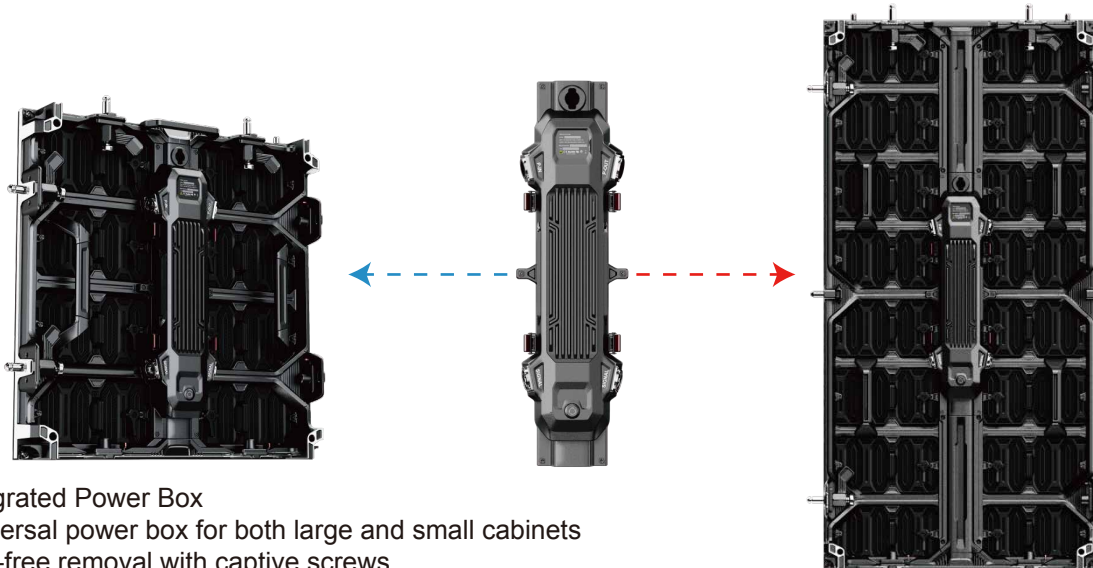

## Features:

**Modular Design:**Fast installation with a detachable frame and clip-on power box.

---

**Full Front-Service:**Easy front access for indoor and outdoor maintenance.

---

**Interchangeable Sizes:**Connect 500×500mm and 500×1000mm cabinets side-by-side.

---

**Standard & Flexible Connection:**Seamlessly link “MS Series” and “WS Series” cabinets.

---

**Multifunctional Display:**Supports cubes, +/-10° curves, and multi-cabinet connections.

---

**High Refresh & Brightness:**7680Hz, XR-ready, DCI-P3 > 95%, 1200 nits calibrated.

## Modular Design

---

Fast installation with a detachable frame and clip-on power box.

## Interchangeable Sizes

---

500\*500mm and 500\*1000mm cabinet can be connected together from the left & right side