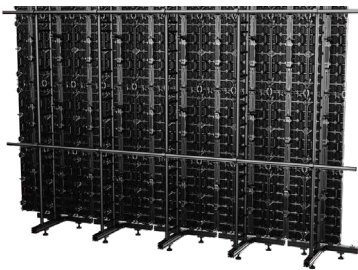

•Ground Stacking System